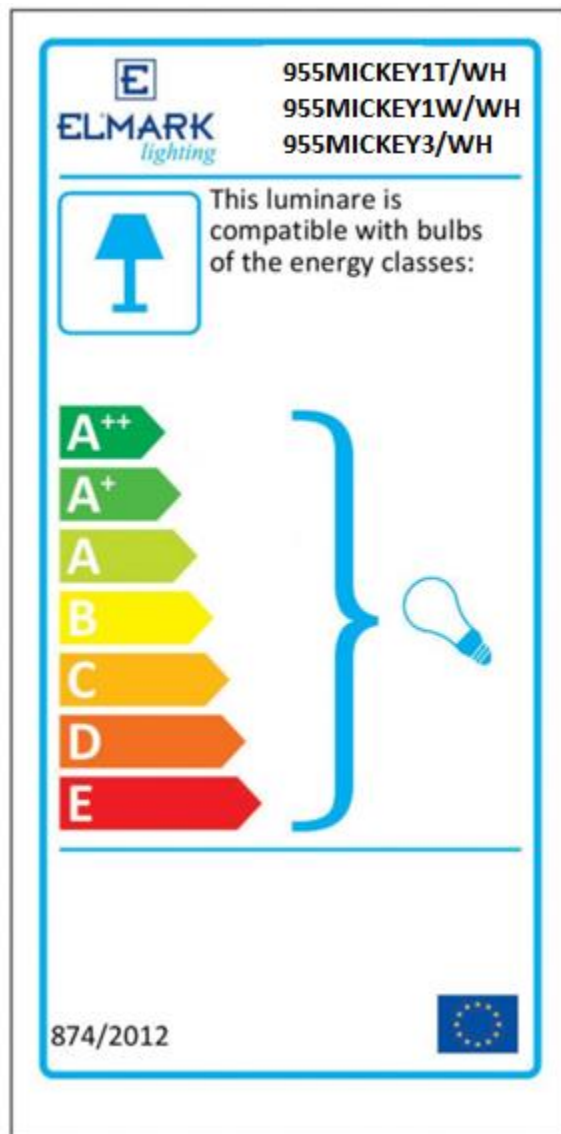

DECOR SPOTLIGHTS

MICKEY WHITE

Technical data

Nominal voltage:	230V/ 50-60Hz
Lamp holder:	E14; E27
Colour:	White
Material:	Metal
Protection against dust and moisture:	IP20

Features

- o *Resistant to shock and vibration stable body*
- o *Attractive design*
- o *Environmentally Friendly – does not emit Mercury and Lead (by RoHS Directive)*
- o *No ultraviolet and infrared rays*

Area of application

- o *General illumination*
- o *Domestic applications*
- o *Home interior*

Variants and Dimensions

<i>Description</i>	<i>Lamp holder</i>	<i>Colour body</i>	<i>Size (mm)</i>			<i>Catalogue number</i>
			<i>Width/ Diameter</i>	<i>Length</i>	<i>Height</i>	
Table lamp	1XE27	White	120		300	955MICKEY1T/WH
Wall lamp	1XE27	White	120	250	140	955MICKEY1W/WH
Chandelier	3XE14	White	300	-	1100	955MICKEY3/WH

Barcodes

3800131207487	955MICKEY1T/WH
3800131207401	955MICKEY1W/WH
3800131207432	955MICKEY3/WH

Energy efficiency

Standards

- EN 55015 • EN 60598-1 • EN 60598-2-1 • EN 61547 •